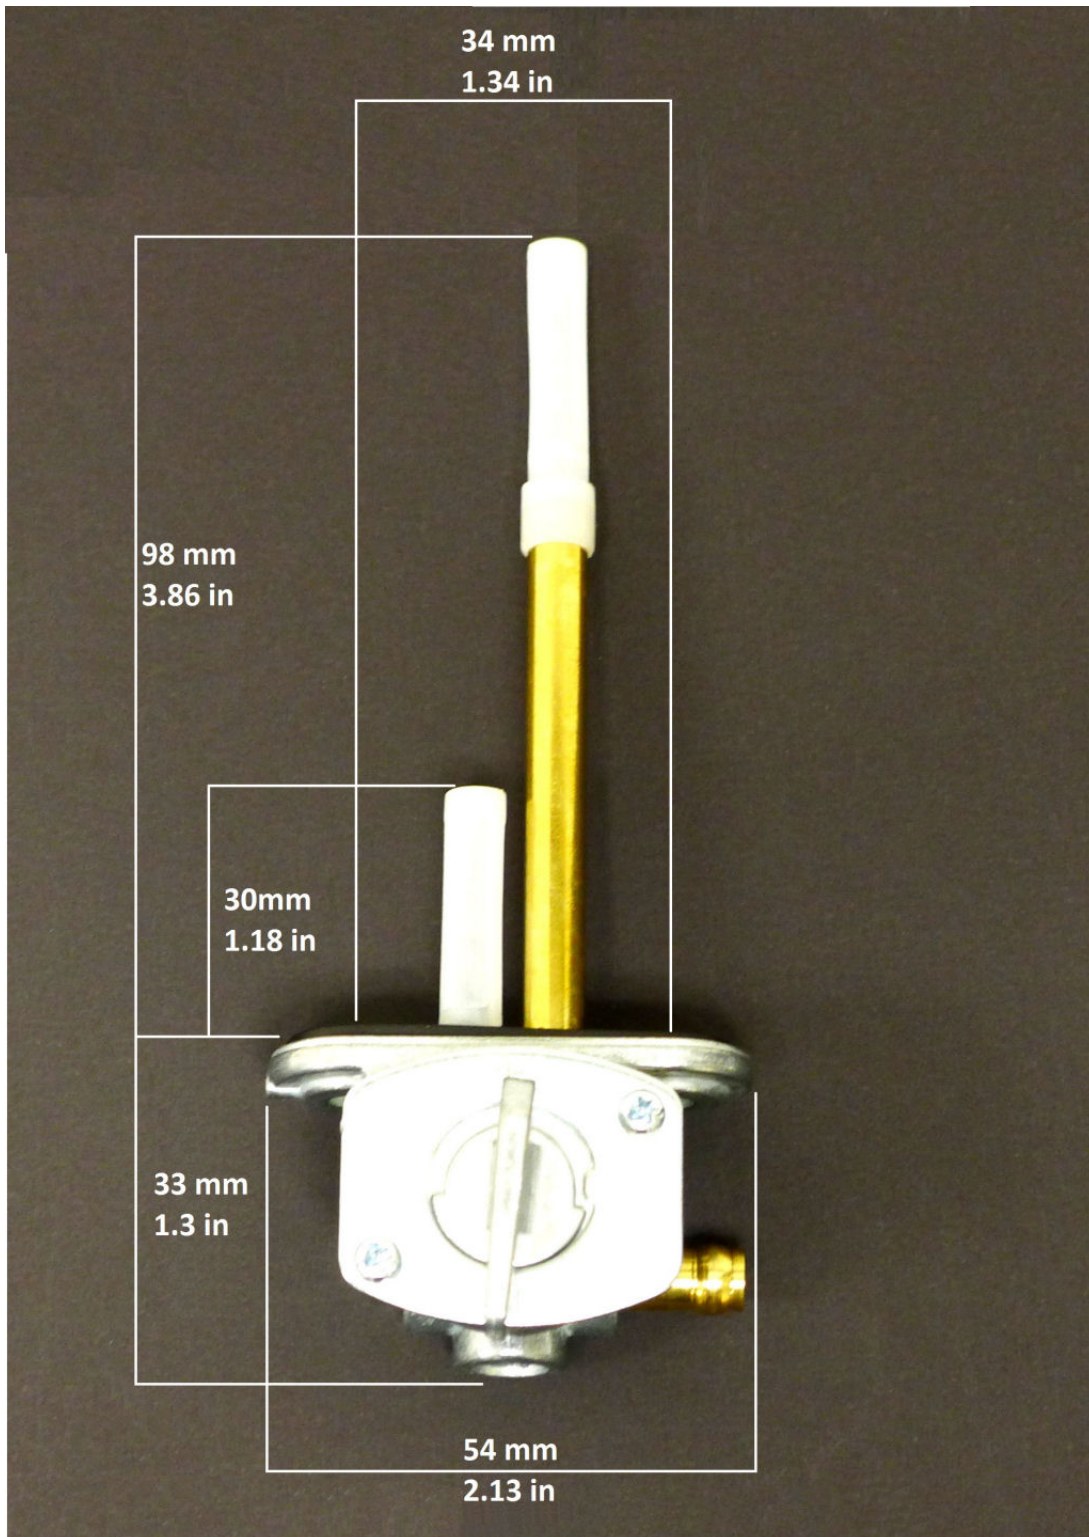

K&S Technologies, Inc.
San Diego, CA 92121 USA
www.kandstech.com

June 27th, 2012

NEW PRODUCT RELEASE (No. 0178)

RE: FUEL PETCOCK ASSEMBLY FOR YAMAHAS

(1) Product Information:

<u>K&S No.</u>	<u>Description</u>
57-4001	Fuel Petcock Assembly YFZ350 Type OEM # 2GU-24500-00-00
57-4002	Fuel Petcock Assembly YFB250/YFM250/YFM400 Type OEM # 3JN-24500-02-00

(Applications are as per page 3)

- (2) Packing : Each piece retail boxed.
- (3) Features: Direct OE style replacement. 3 position petcock (Off, Reserve and Main)
- (4) Specifications:

Width	54mm
Height	131mm
Mount Hole	34mm (Center to Center)

CONFIDENTIAL

K&S Stock No. 57-4001, 57-4002

DIMENSIONS

www.kandstech.com

APPLICATIONS

K&S STOCK No. 57-4001

YAMAHA'S - ATV K&S STOCK # 57-4001	
MODELS	YEARS
BANSHEE YFZ350	1987-2006

YAMAHA'S - DIRT K&S STOCK # 57-4001	
MODELS	YEARS
WR425F	2001-2002
WR250F	2001-2006
TTR250	1999-2006
TTR250 L/LC/M/MC	1999-2000
WR400F	1999-2000
WR450F	2003-2006