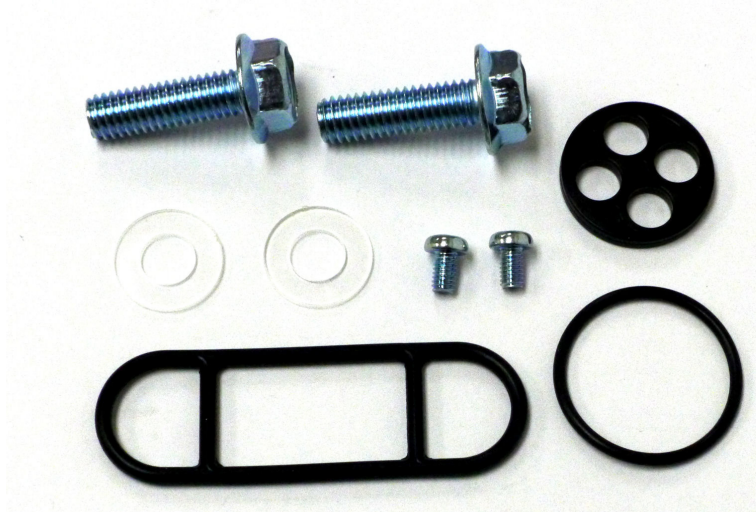

October 6, 2011

**NEW PRODUCT RELEASE (No. 0166)**

RE: FUEL PETCOCK REPAIR KIT FOR KAWASAKIs

(1) Product Information:

**K&S No.**  
55-2001  
**ATV**

**Description**  
FUEL PETCOCK REPAIR KIT for KAWASAKIs

KD-80N (88-90), KLT 110A (84-86), KLT 160A (85)  
KLT-185A (86-87), KLF-300A (86-87)

**Street-**

KL-250D "KLR250" (85-05), KL-600A/B "KLR600" (84-86)

**Off-Road-**

KZ-250 L1 "CSR" (82), KZ-250 W1 "LTD" (83),  
EX-305B "GPz" (83), KZ-305A "CSR" (81-82),  
KZ-305B "LTD" (81-82), KZ-305B "LTD Belt" (87-88)