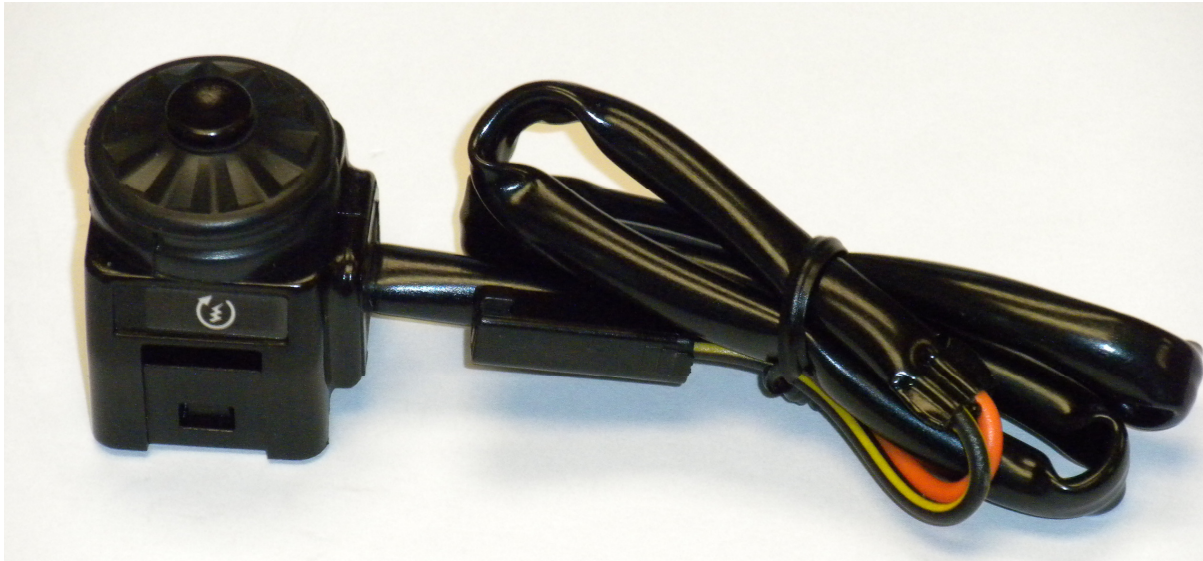

December 28, 2010

NEW PRODUCT RELEASE (No. 0153)

RE: STARTER SWITCH PLUG TYPE

(1) Product Information

<u>K&S No.</u>	<u>Description</u>
12-0213	STARTER SWITCH PLUG TYPE FOR SUZUKI O.E.M. #37310-29F00

(2) Packing: Each piece packed in a polybag with attractive K&S header card.

(3) Specifications: Wire Length: 50cm (19.06 Inches)