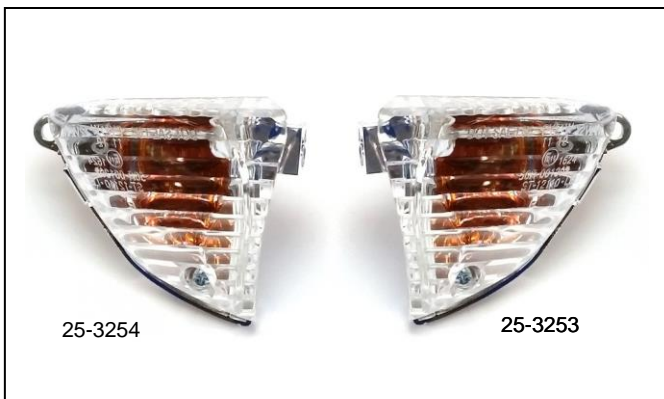

February 8, 2017

NEW PRODUCT RELEASE (No. 0227)

RE: DOT Turn Signals

(1) Product Information:

<u>K&S No.</u>	<u>Description</u>	
25-2313	KA # OEM 23040-0056 / -0122, Rear Right Clear Lens, Amber Bulb ZX-1000D "ZX-10R" (06-07), ZX-1400A/C "ZX-14" (06-11) ZX-1400E "ZX-14R" (12-15), ZX-1400F "ZX-14R ABS" (13-16)	MSRP: \$ 52.95
25-2314	KA # OEM 23040-0055 / -0121, Rear Left Clear Lens, Amber Bulb ZX-1000D "ZX-10R" (06-07), ZX-1400A/C "ZX-14" (06-11) ZX-1400E "ZX-14R" (12-15), ZX-1400F "ZX-14R ABS" (13-16)	MSRP: \$ 52.95
25-3253	SU # OEM 35603-41G00/01, Rear Right Clear Lens, Amber Bulb GSX-R600 (06-07), GSX-R750 (06-07) GSX-R1000 (05-06)	MSRP: \$ 47.95
25-3254	SU # OEM 35604-41G00/01, Rear Left Clear Lens, Amber Bulb GSX-R600 (06-07), GSX-R750 (06-07) GSX-R1000 (05-06)	MSRP: \$ 47.95

New Product Release No. 0227

FRONT VIEW

SIDE VIEW

25-2313 KA # OEM 23040-0056 / -0122, Rear **Right**
25-2314 KA # OEM 23040-0055 / -0121, Rear **Left**

FRONT VIEW

SIDE VIEW

25-3253 SU # OEM 35603-41G00/01, Rear **Right**
25-3254 SU # OEM 35604-41G00/01, Rear **Left**